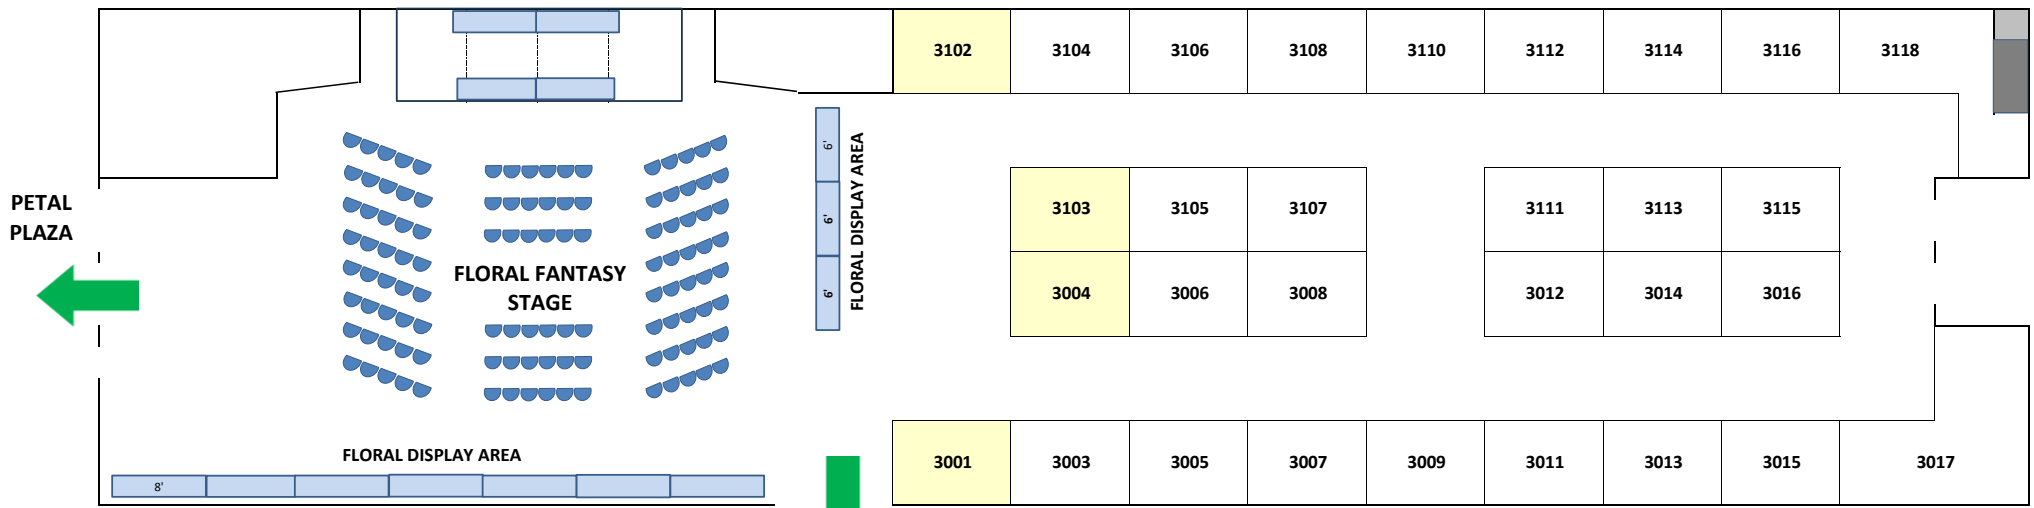

APRIL 4, 5, 6, 7, 2024
Pleasanton, CA

BOOTH INVESTMENT:

All booths are 10' wide x 8' deep
 Pricing is per square foot:
 Inline = \$9.75/sq. ft. x 80 sq. ft. = \$780
 Corner = \$11.75/sq. ft. x 80 sq. ft. = \$940

Premium Booth - add \$120
 Highlighted in yellow

Booth Display Policy:
 Please adhere to this drawing when planning your display.

SHOW GARDENS
 TOOL SHED
 THE GALLERY
 PETAL PLAZA

FLORAL PAVILION

RESERVE YOUR SPACE TODAY
CALL 559-322-2211

EXT. 205
 BRENDAN@SFGardenShow.com

SHOW HOURS
 Daily: 10 am - 6 pm

BOOTHS INCLUDE:
 All exhibit spaces will include
 1- 500 watt electrical outlet &
 professionally drape with 8' high
 back wall and 3' side walls